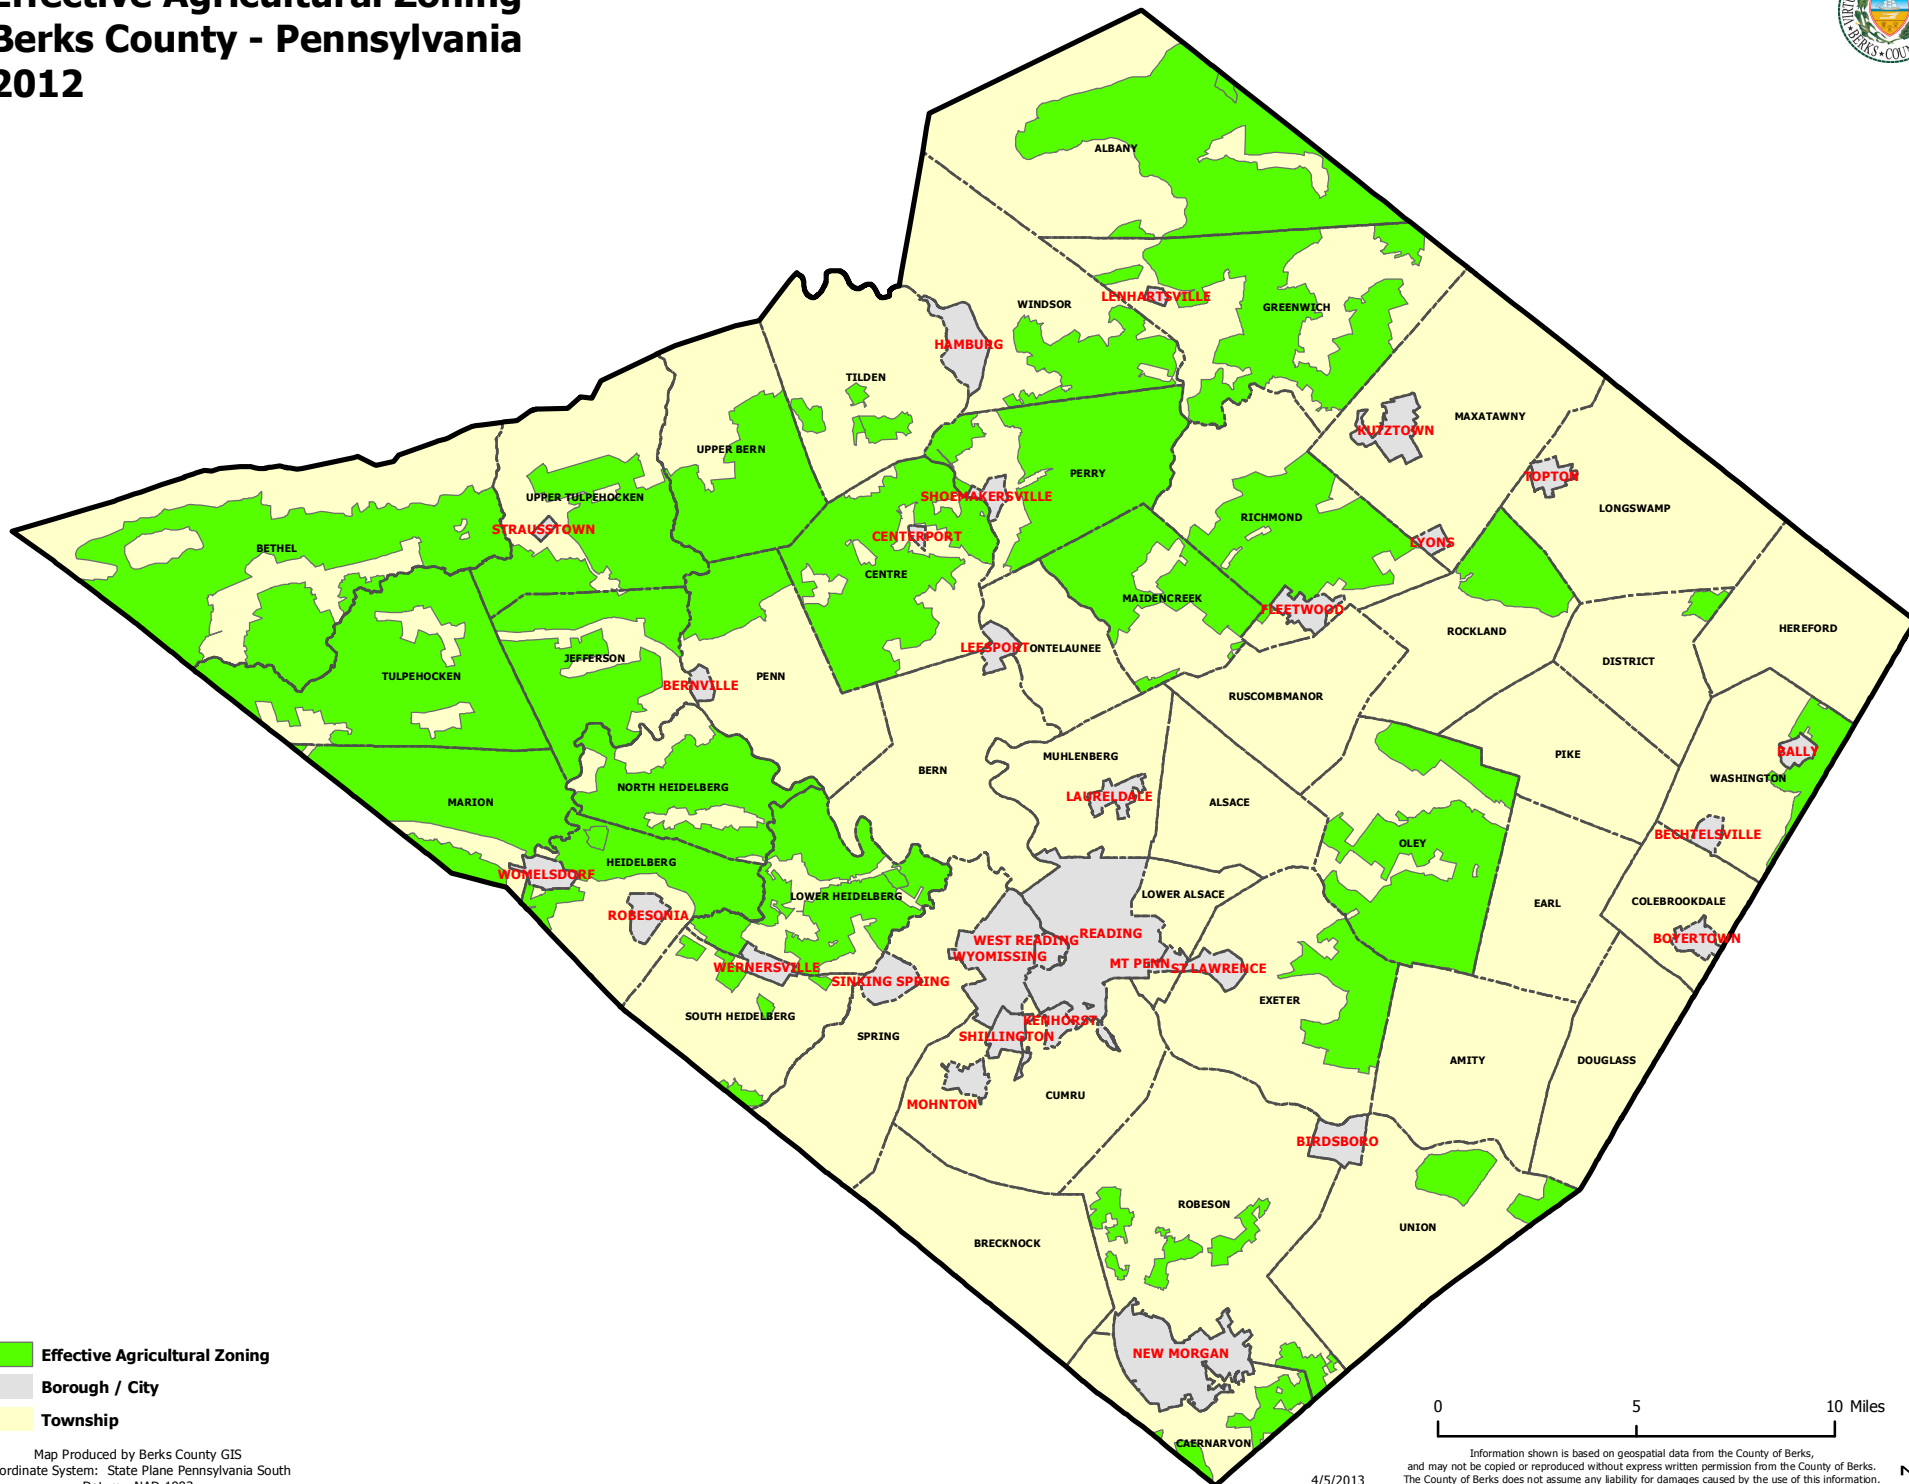

Effective Agricultural Zoning Berks County - Pennsylvania 2012

- Effective Agricultural Zoning
- Borough / City
- Township

Map Produced by Berks County GIS
Coordinate System: State Plane Pennsylvania South
Datum: NAD 1983

4/5/2013