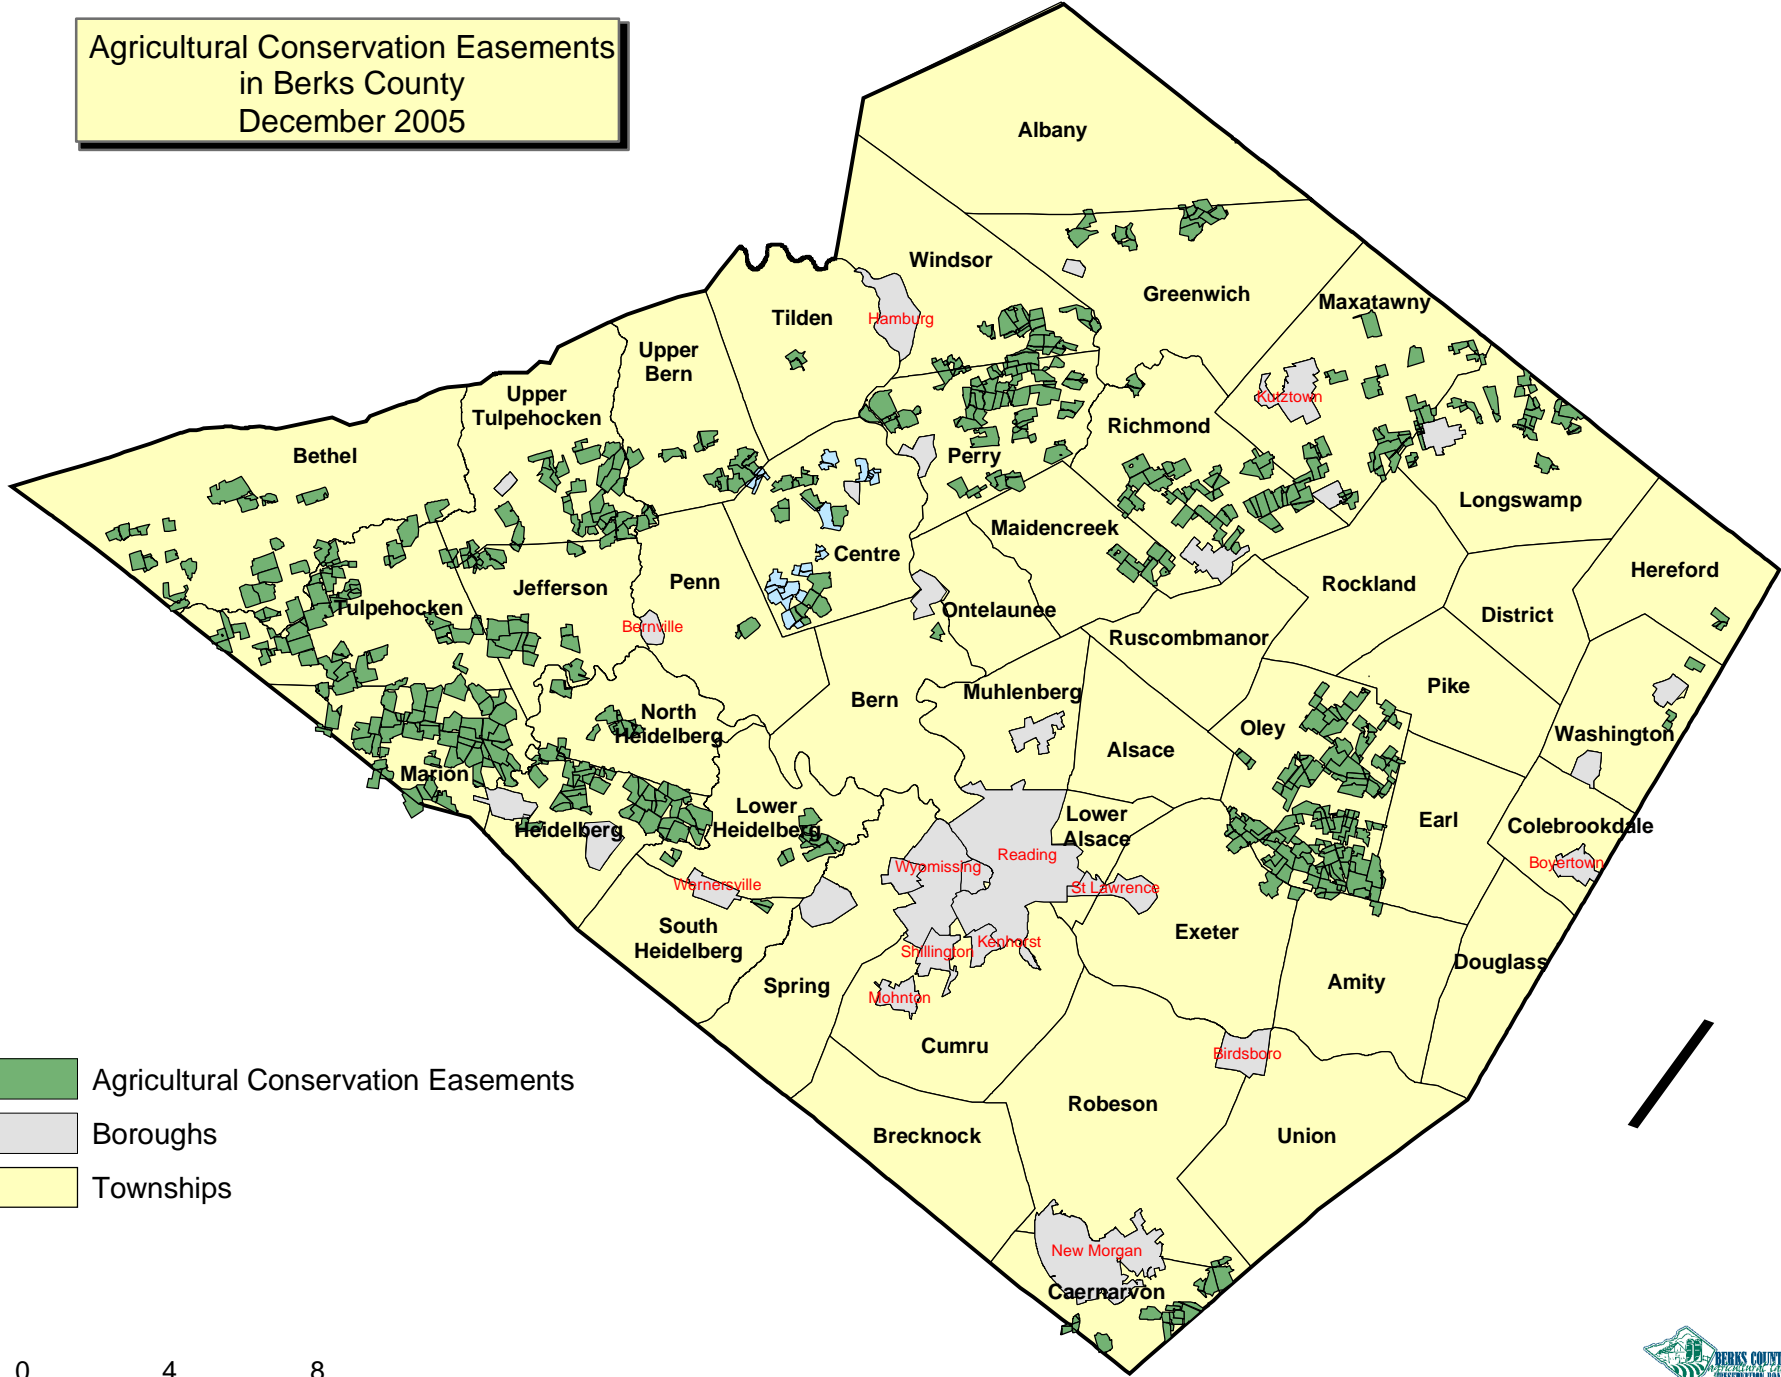

Agricultural Conservation Easements  
in Berks County  
December 2005

- Agricultural Conservation Easements
- Boroughs
- Townships

0 4 8  
Miles