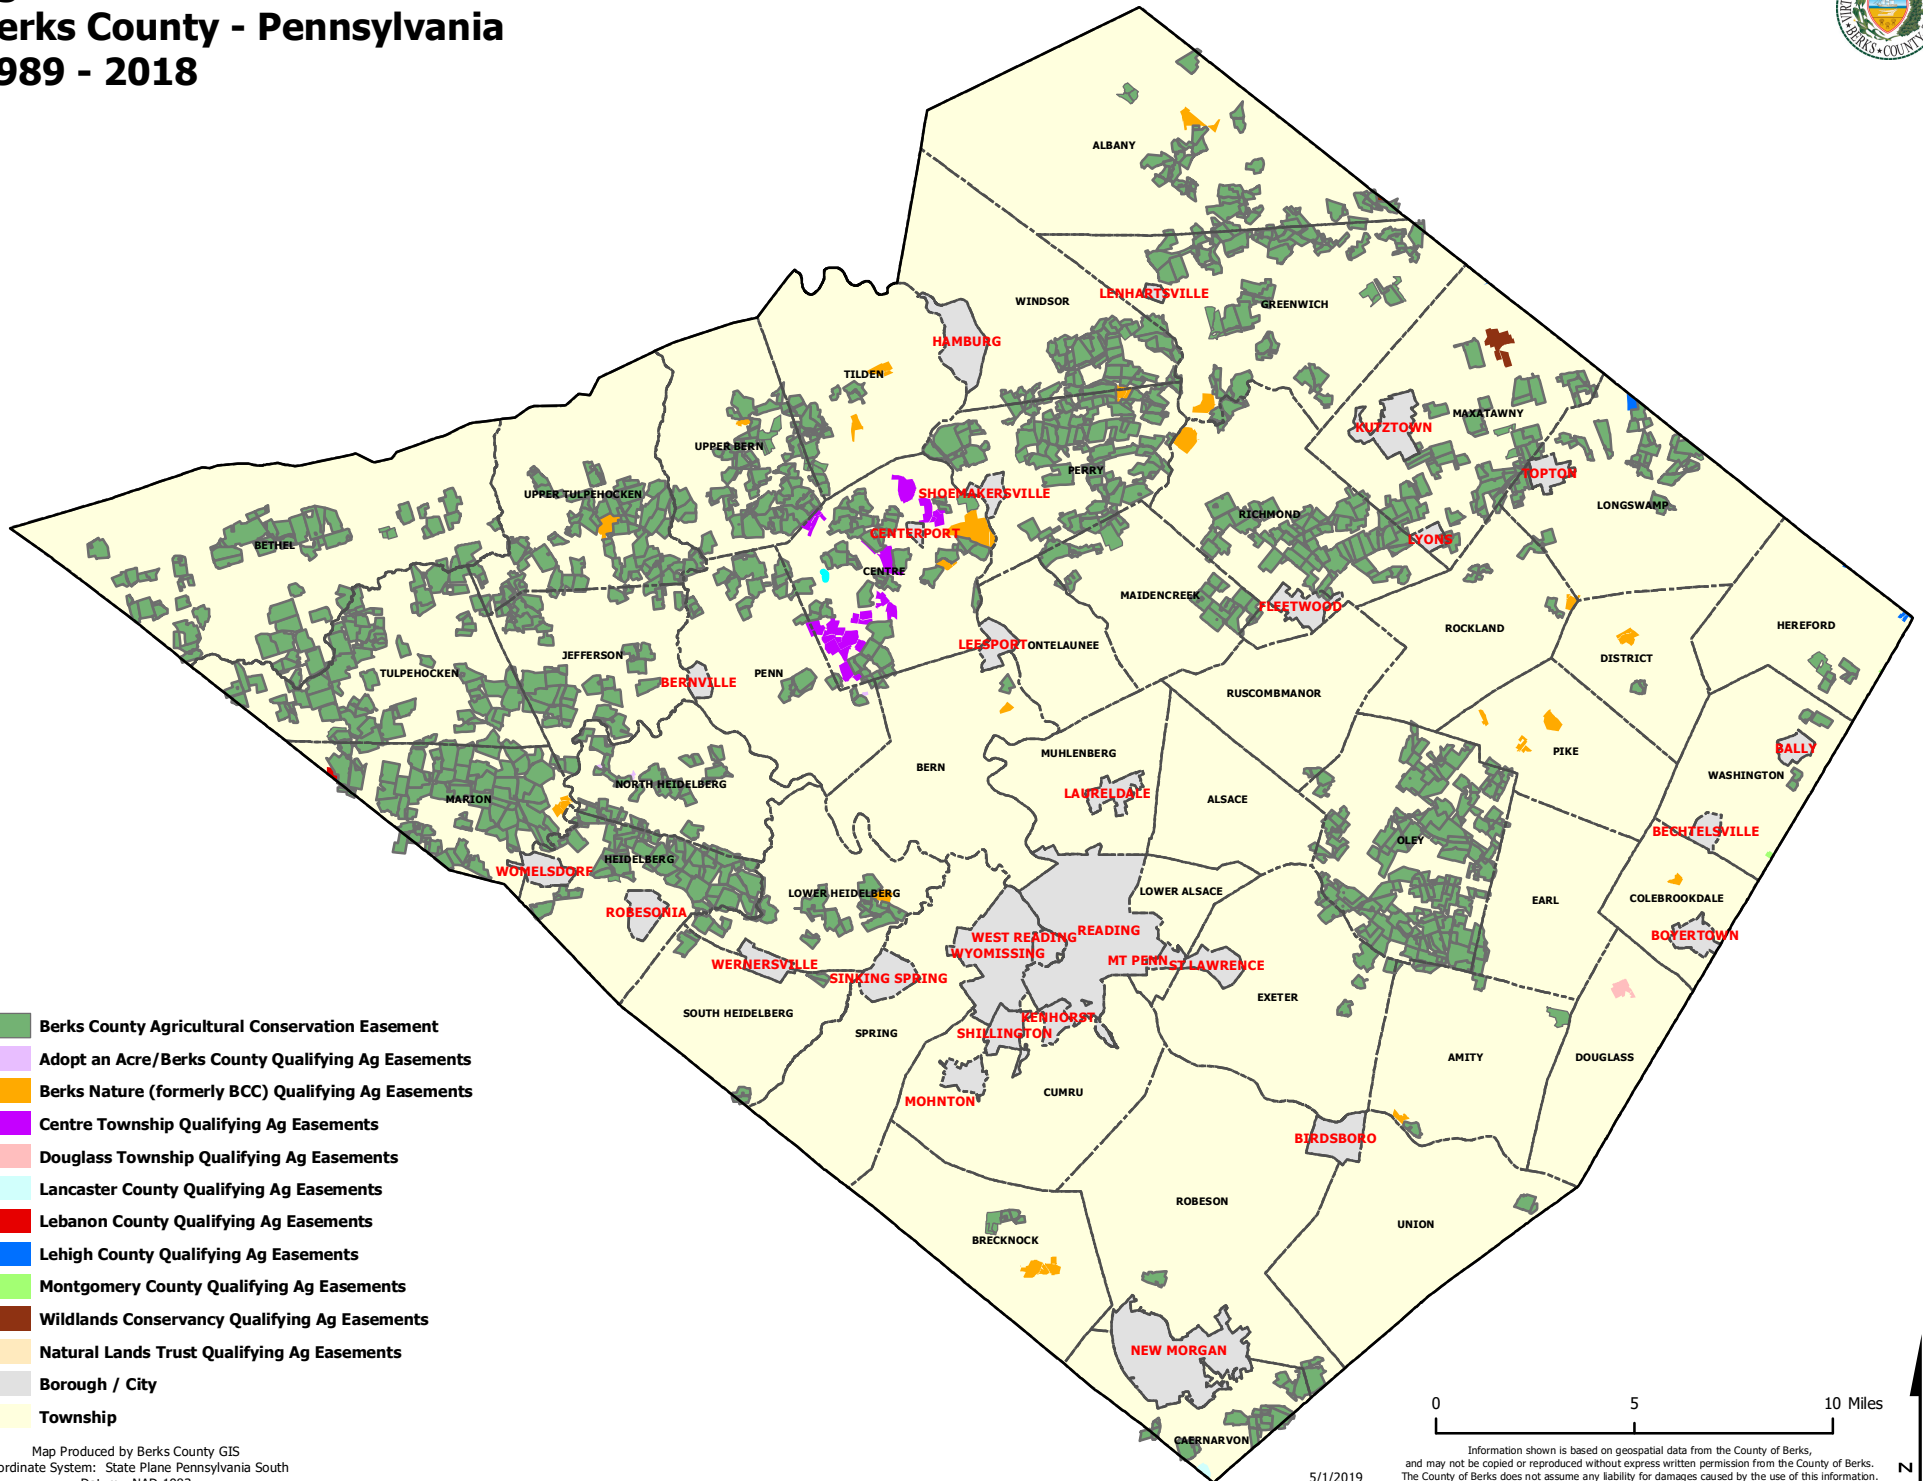

Agricultural Conservation Easements Berks County - Pennsylvania 1989 - 2018