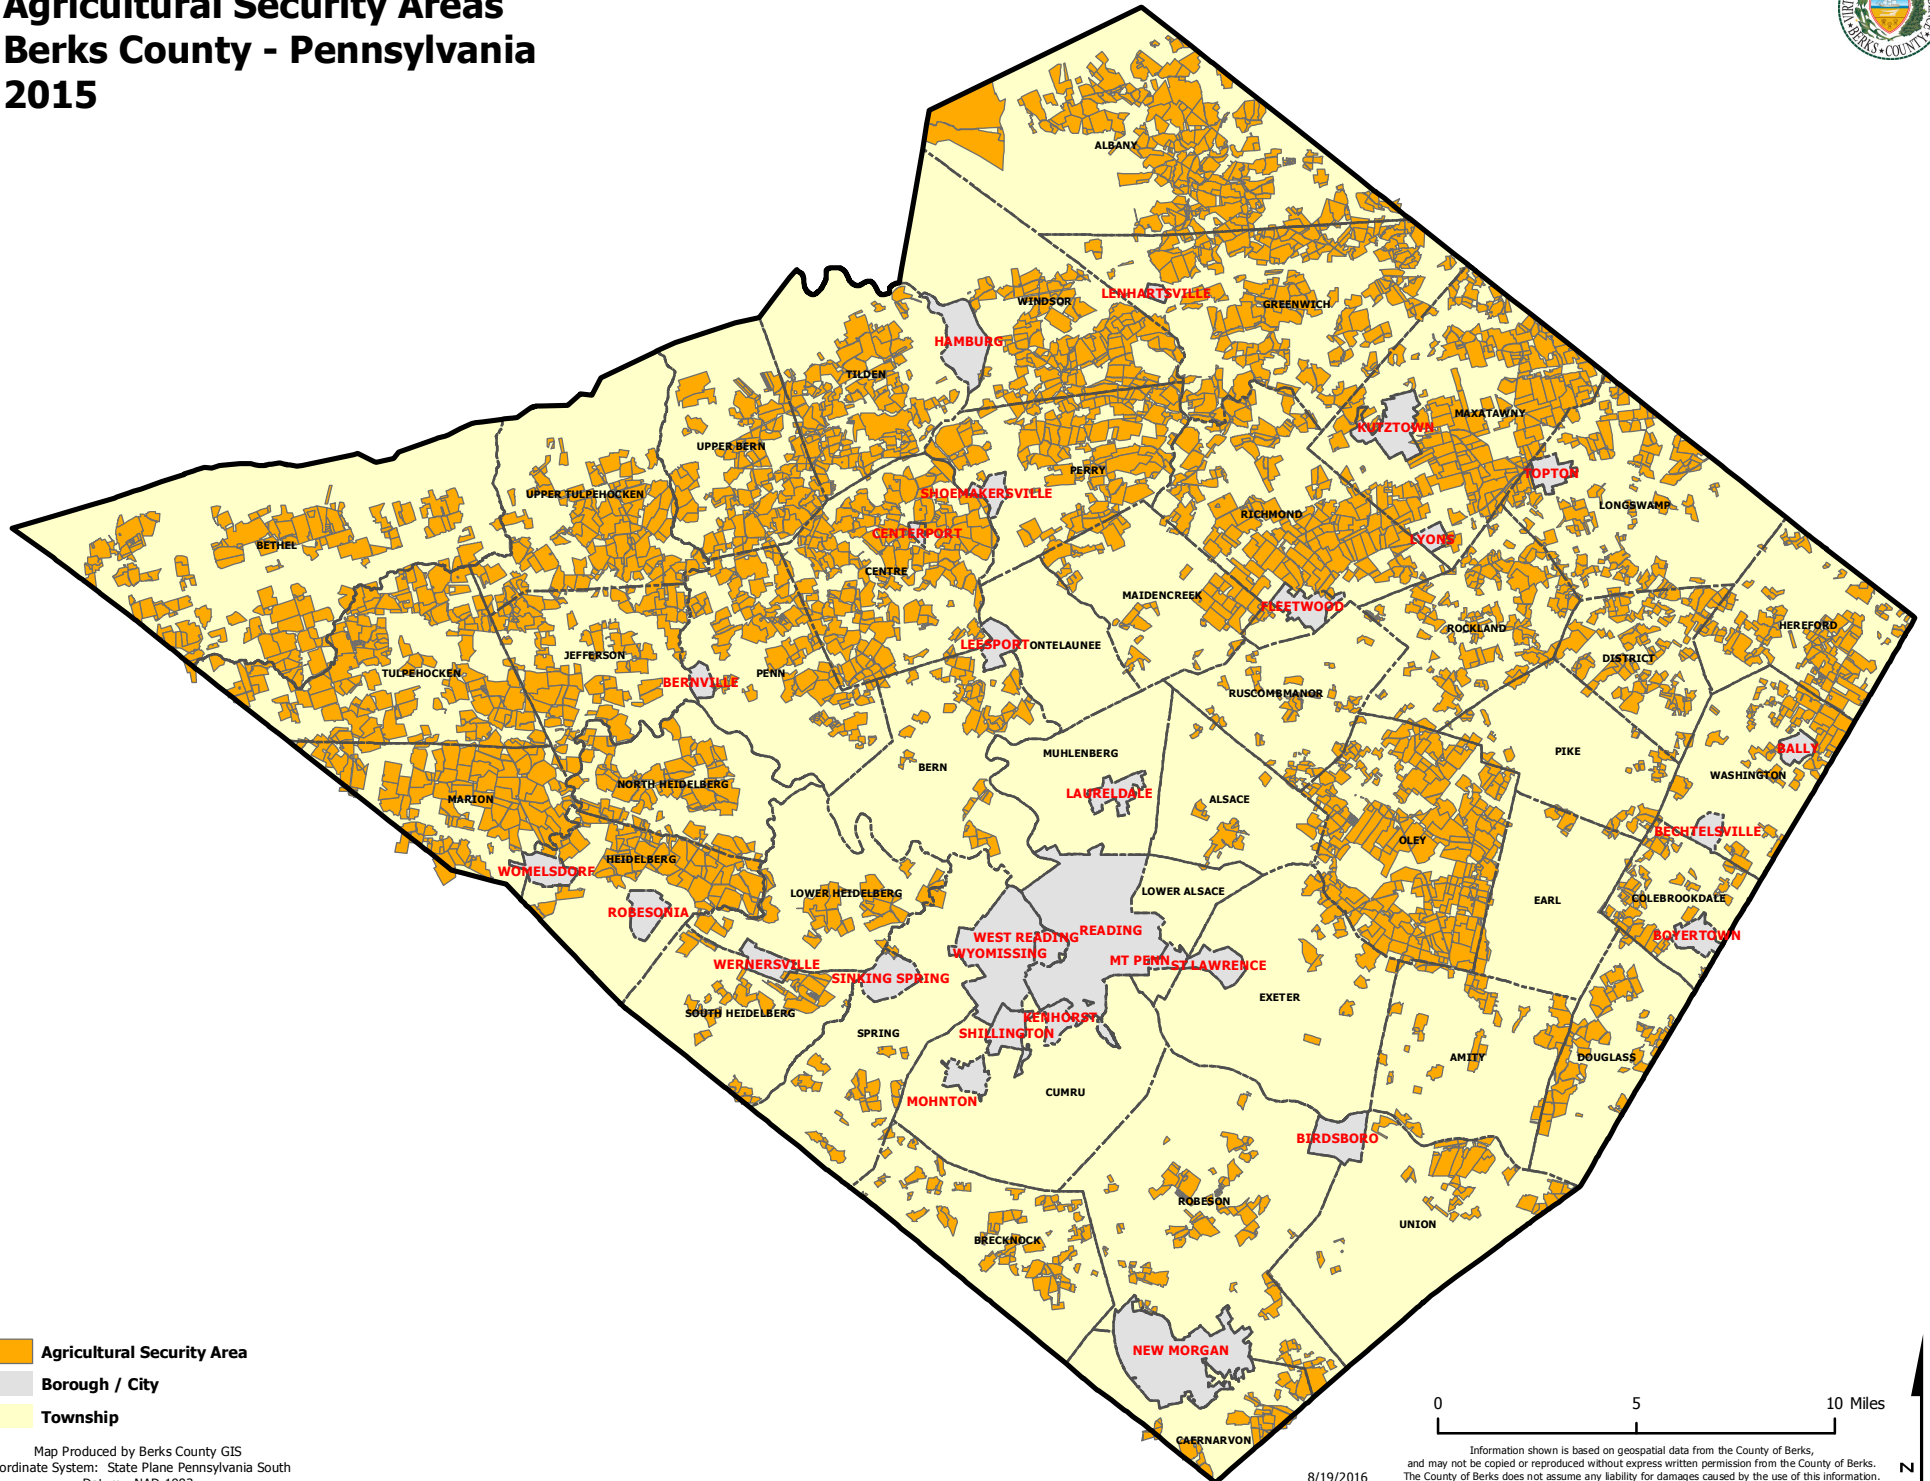

Agricultural Security Areas Berks County - Pennsylvania 2015

- Agricultural Security Area
- Borough / City
- Township

Map Produced by Berks County GIS
Coordinate System: State Plane Pennsylvania South
Datum: NAD 1983

8/19/2016