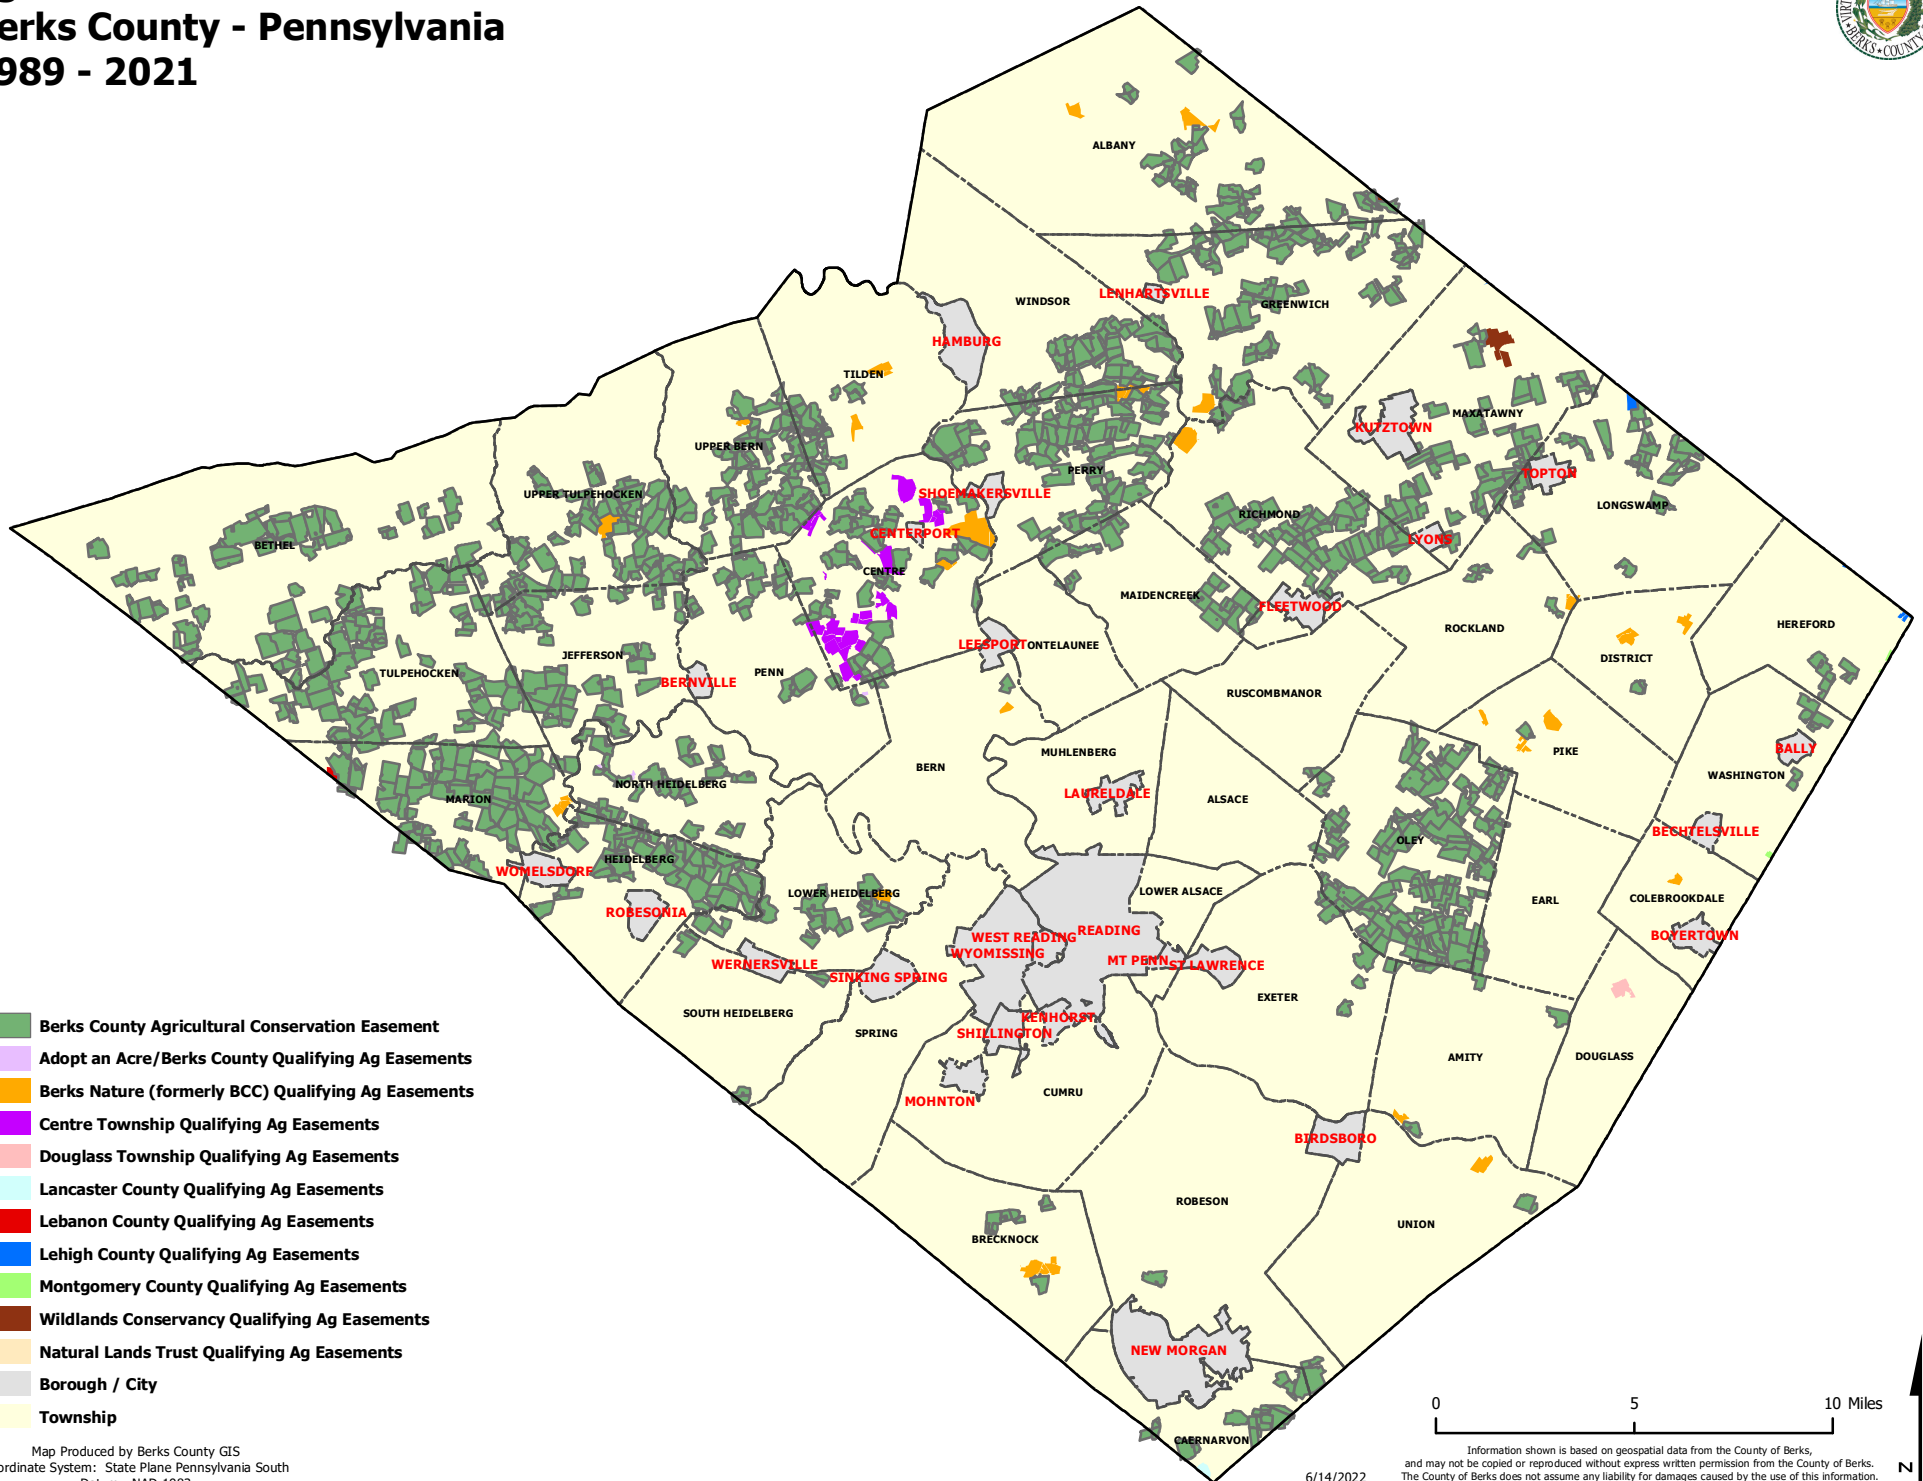

Agricultural Conservation Easements Berks County - Pennsylvania 1989 - 2021

- Berks County Agricultural Conservation Easement
- Adopt an Acre/Berks County Qualifying Ag Easements
- Berks Nature (formerly BCC) Qualifying Ag Easements
- Centre Township Qualifying Ag Easements
- Douglass Township Qualifying Ag Easements
- Lancaster County Qualifying Ag Easements
- Lebanon County Qualifying Ag Easements
- Lehigh County Qualifying Ag Easements
- Montgomery County Qualifying Ag Easements
- Wildlands Conservancy Qualifying Ag Easements
- Natural Lands Trust Qualifying Ag Easements
- Borough / City
- Township

Map Produced by Berks County GIS
Coordinate System: State Plane Pennsylvania South
Datum: NAD 1983

6/14/2022