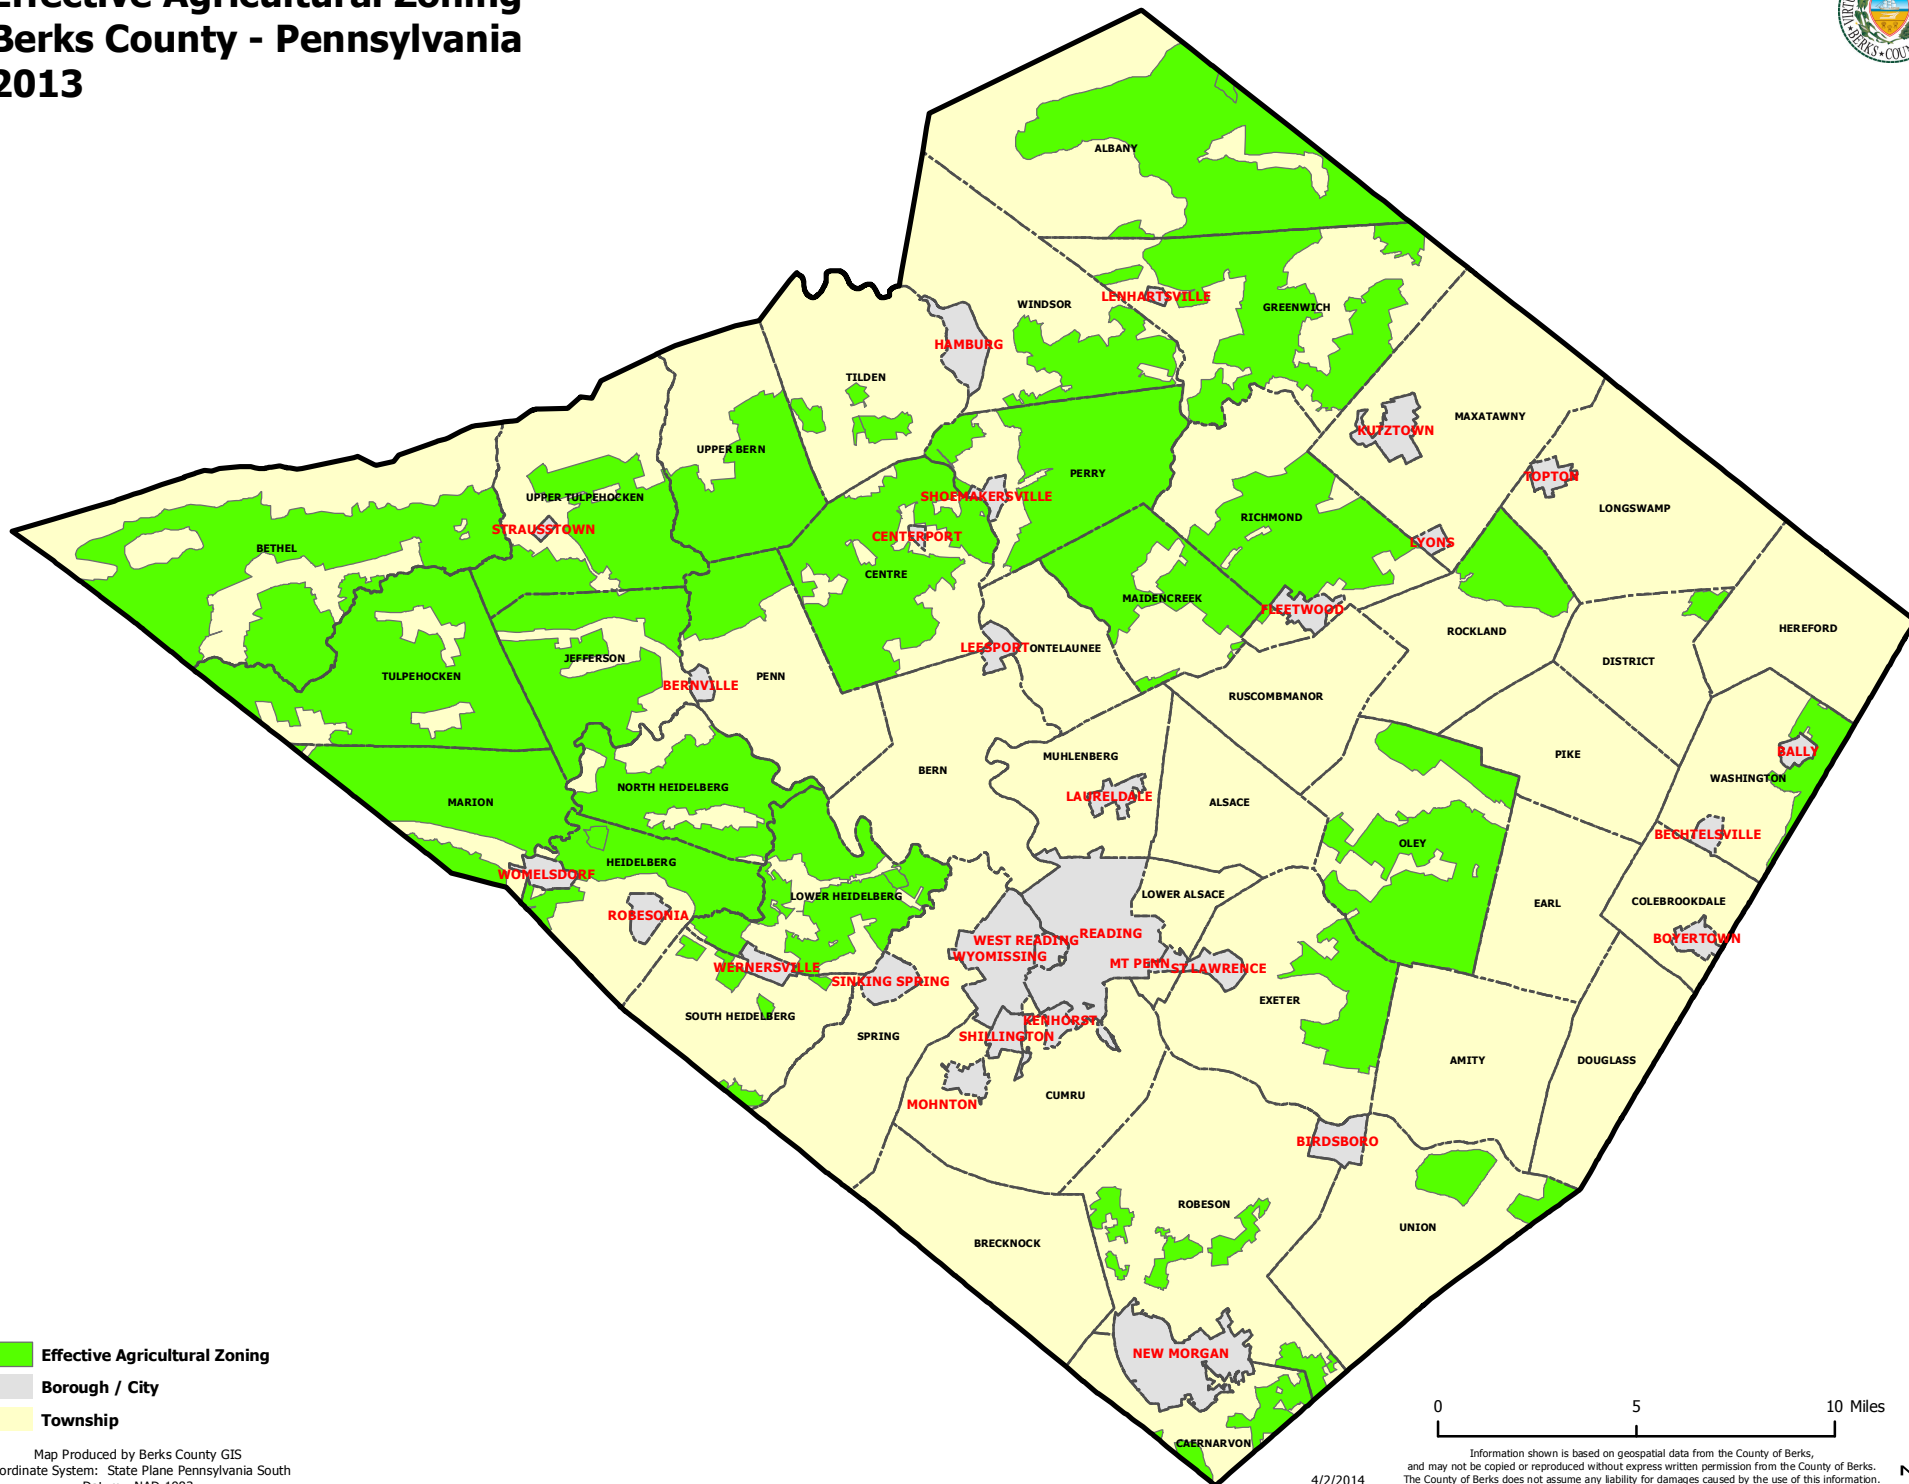

Effective Agricultural Zoning Berks County - Pennsylvania 2013

- Effective Agricultural Zoning
- Borough / City
- Township

Map Produced by Berks County GIS
Coordinate System: State Plane Pennsylvania South
Datum: NAD 1983

4/2/2014