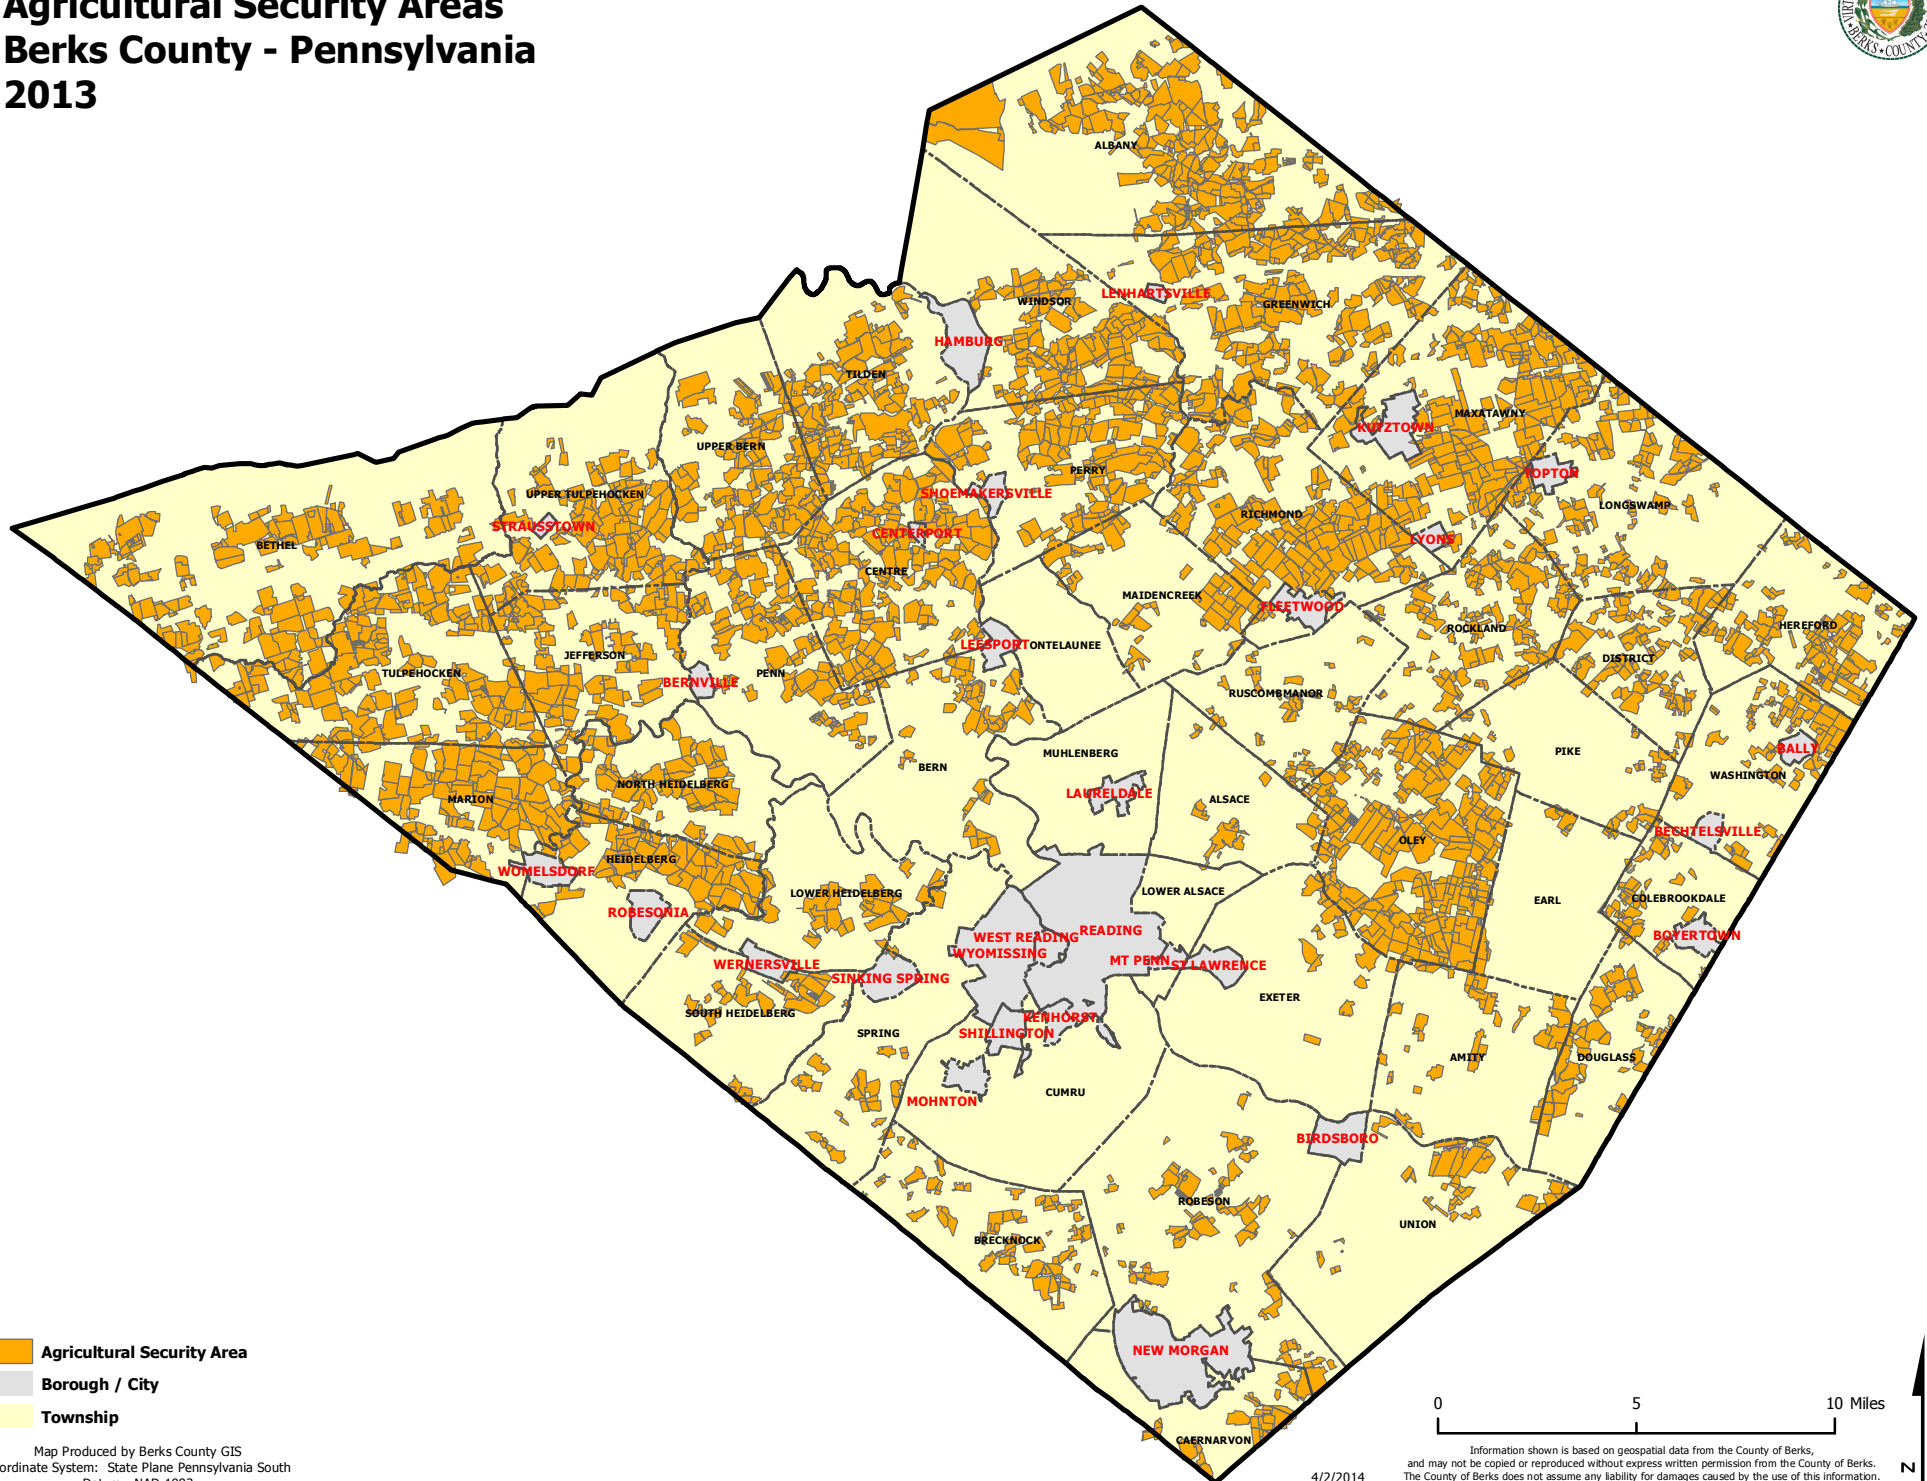

Agricultural Security Areas Berks County - Pennsylvania 2013

- Agricultural Security Area
- Borough / City
- Township

Map Produced by Berks County GIS
Coordinate System: State Plane Pennsylvania South
Datum: NAD 1983

4/2/2014