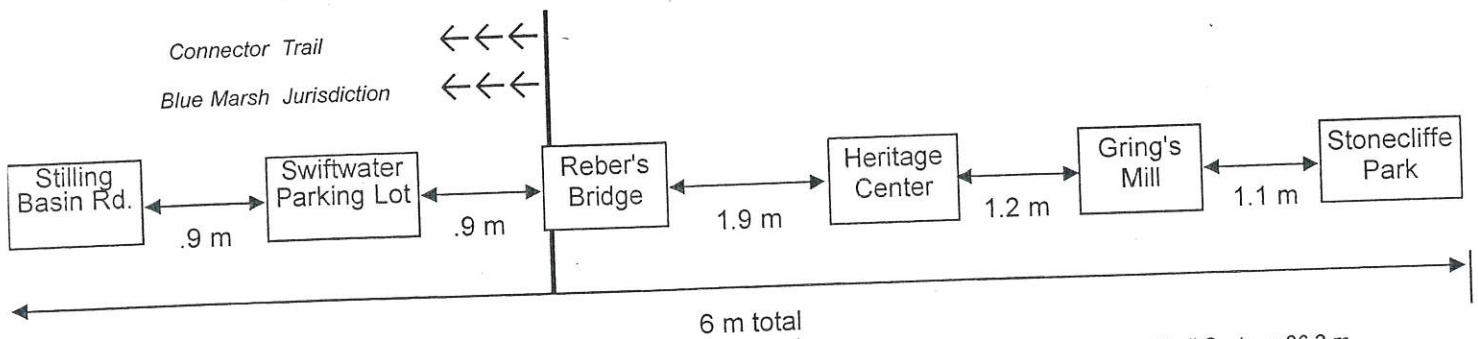

UNION CANAL TOWPATH TRAIL MILEAGE

← Connects to Blue Marsh.

*Total including Blue Marsh Trail System: 36.3 m

*Handicapped Accessible